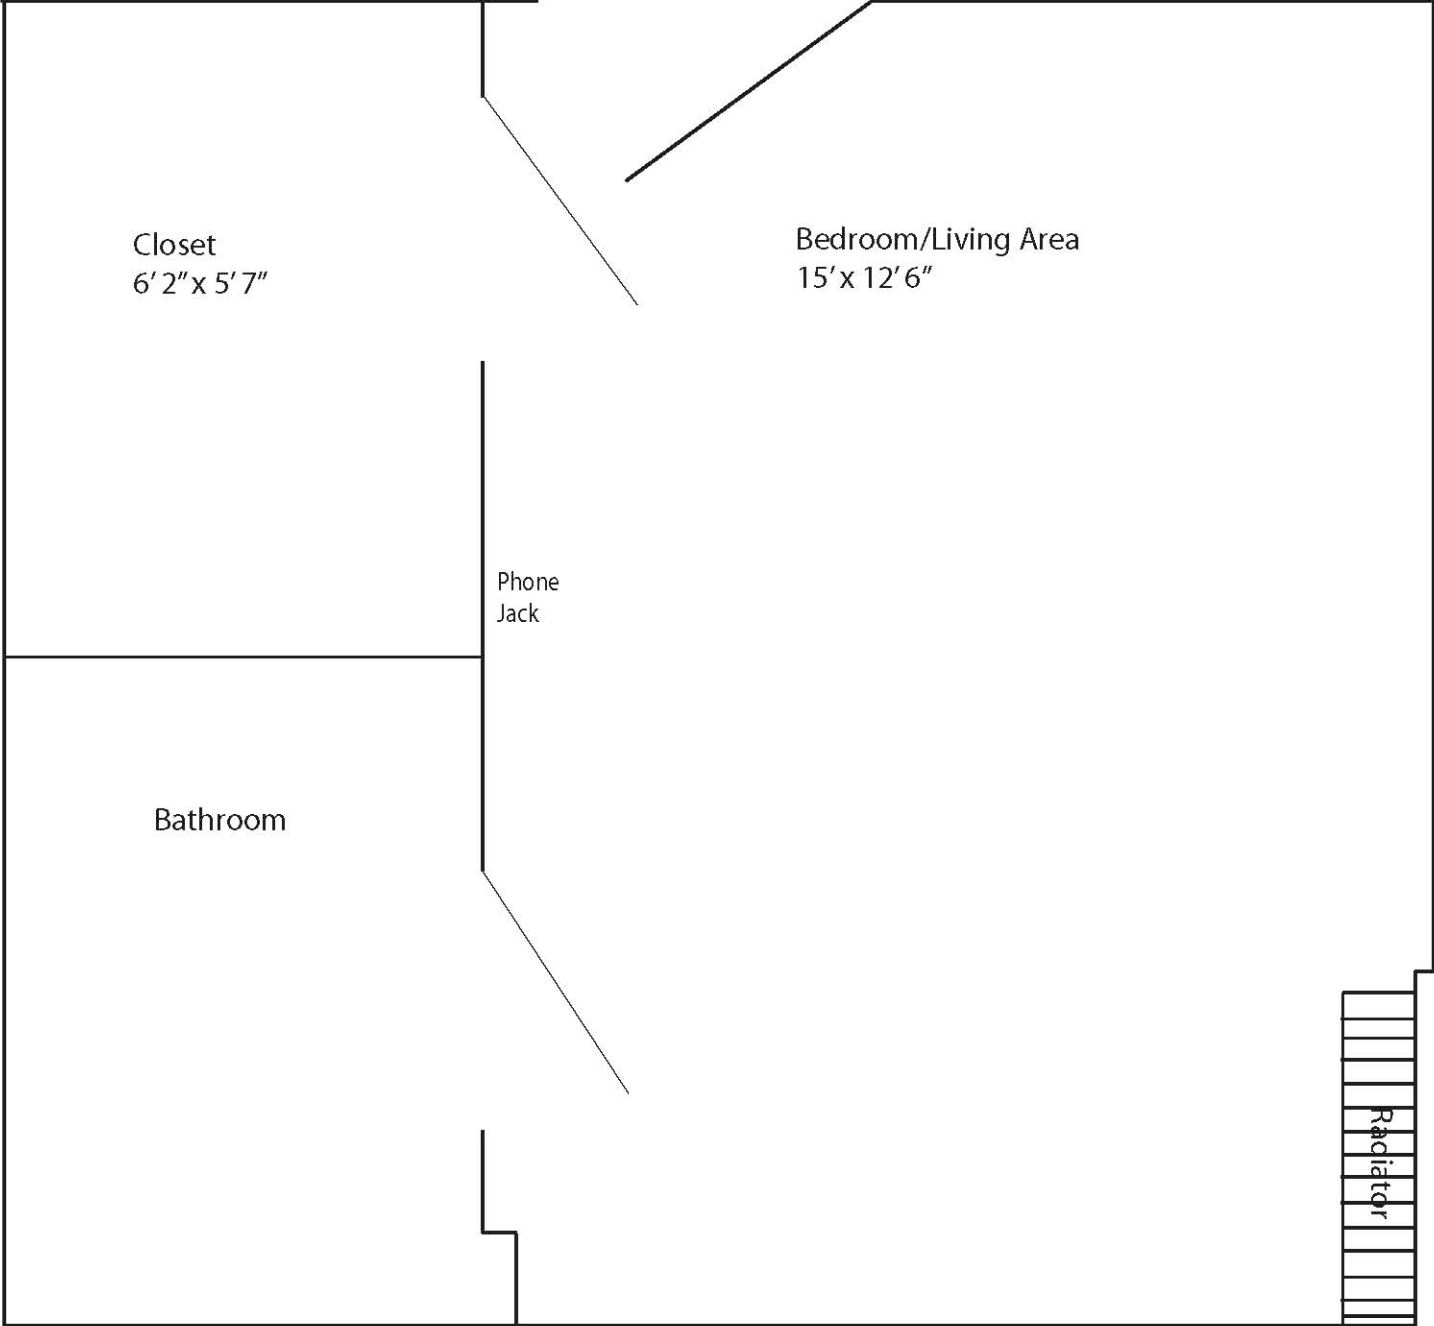

Florida Hall

Single apartment without kitchenette

Sample floorplan. Configuration of individual apartments varies.

Florida Hall Efficiency Apartment

Sample floorplan. Configuration of individual apartments varies.

Kitchenette includes small sink, mini refrigerator, mini stove and oven, 2 cabinets, and 1 drawer.