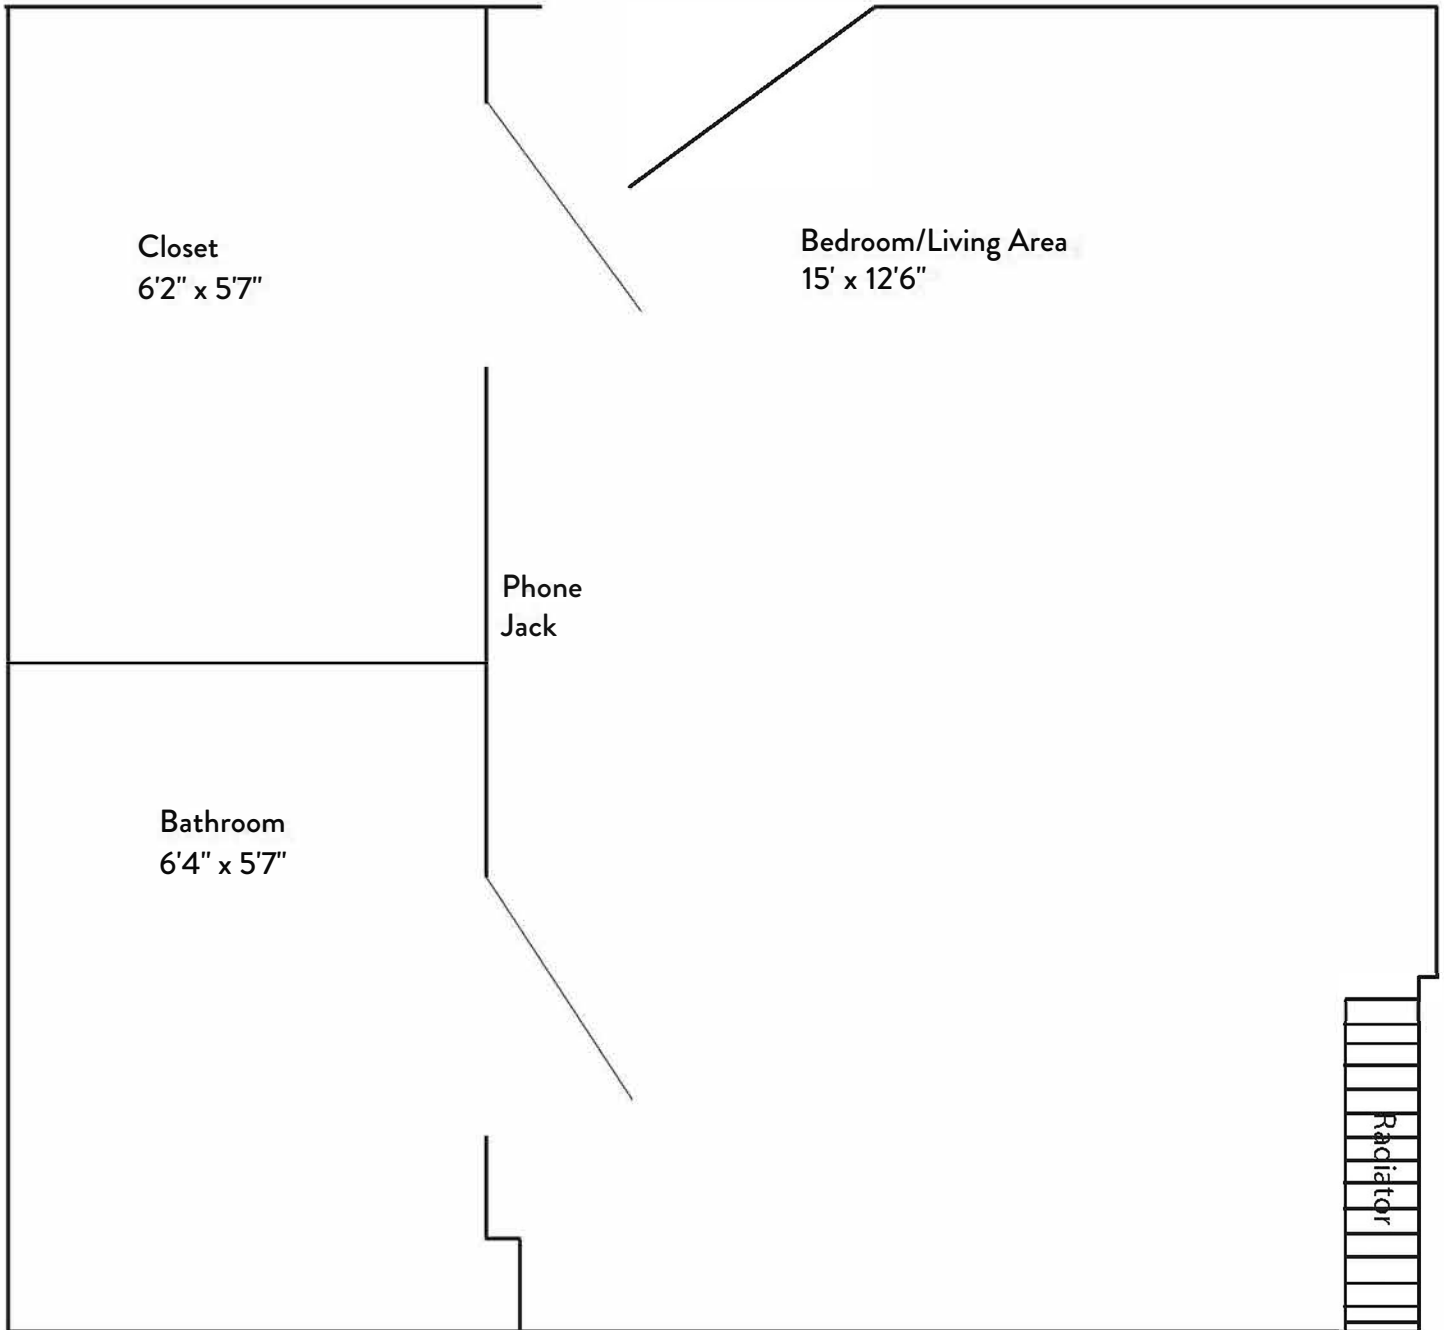

COLUMBIA THEOLOGICAL SEMINARY

Florida Hall

Single apartments without kitchenette are furnished.

Sample floorplan. Configuration of individual apartments varies. Estimated dimensions provided.

COLUMBIA THEOLOGICAL SEMINARY

Florida Hall

Efficiency apartments are unfurnished.

Sample floorplan. Configuration of individual apartments varies. Estimated dimensions provided.

Kitchenette includes small sink, mini refrigerator, mini stove and oven, 2 cabinets, and 1 drawer.

*Furnished Suite floor plan is approximately the same as an Efficiency without the kitchenette.