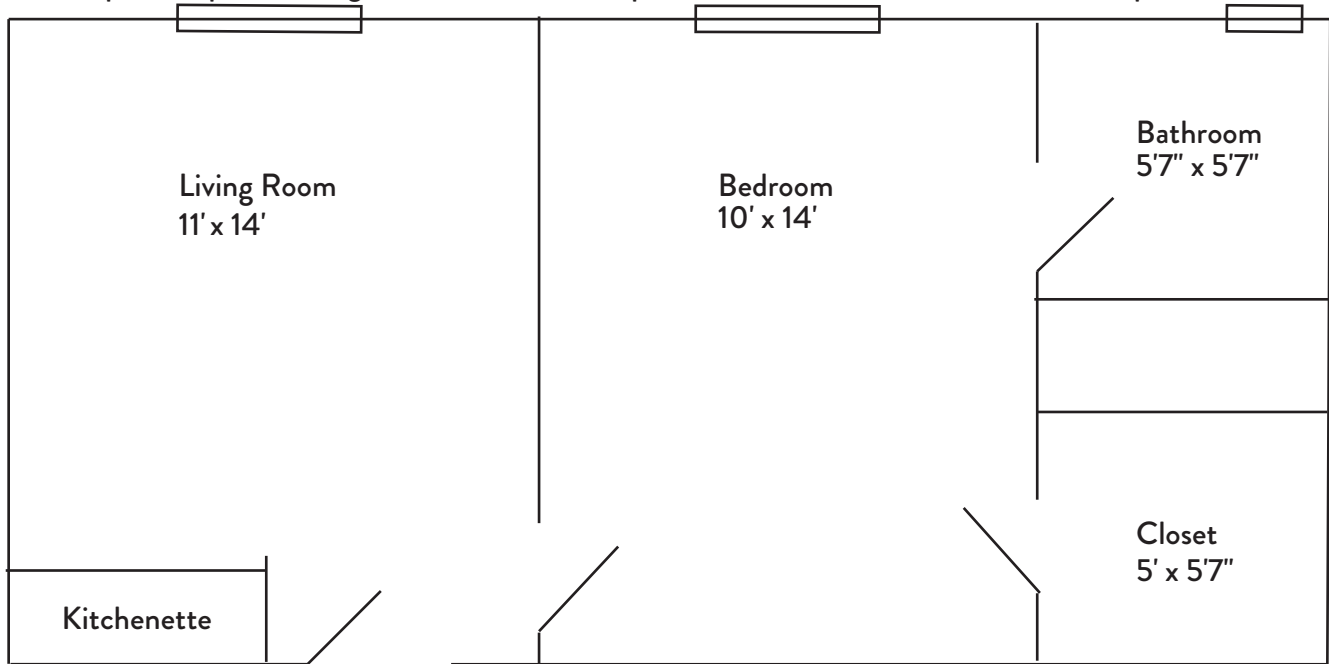

COLUMBIA THEOLOGICAL SEMINARY

Florida Hall

Single apartments without kitchenette are furnished.

Sample floorplan. Configuration of individual apartments varies. Estimated dimensions provided.

COLUMBIA THEOLOGICAL SEMINARY

Florida Hall

Efficiency apartments are unfurnished.

Sample floorplan. Configuration of individual apartments varies. Estimated dimensions provided.

Kitchenette includes small sink, mini refrigerator, mini stove and oven, 2 cabinets, and 1 drawer.

*Furnished Suite floor plan is approximately the same as an Efficiency without the kitchenette.